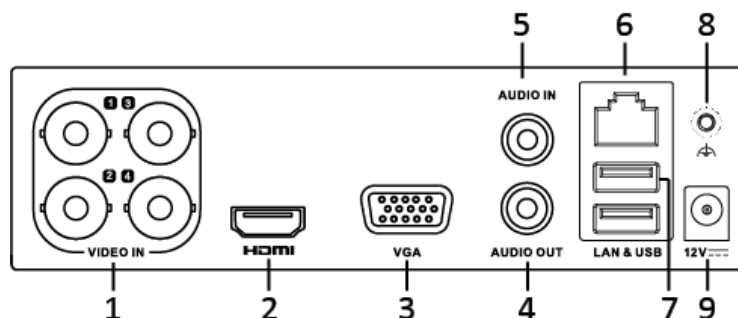

Physical Interfaces

The rear panel of DS-7108HQHI-F1/N provides 8 video input interfaces.

Index	Description	Index	Description
1	VIDEO IN	6	LAN Network Interface
2	HDMI Interface	7	USB Ports
3	VGA Interface	8	GND
4	AUDIO OUT, RCA Connector	9	12VDC Power Input
5	AUDIO IN, RCA Connector